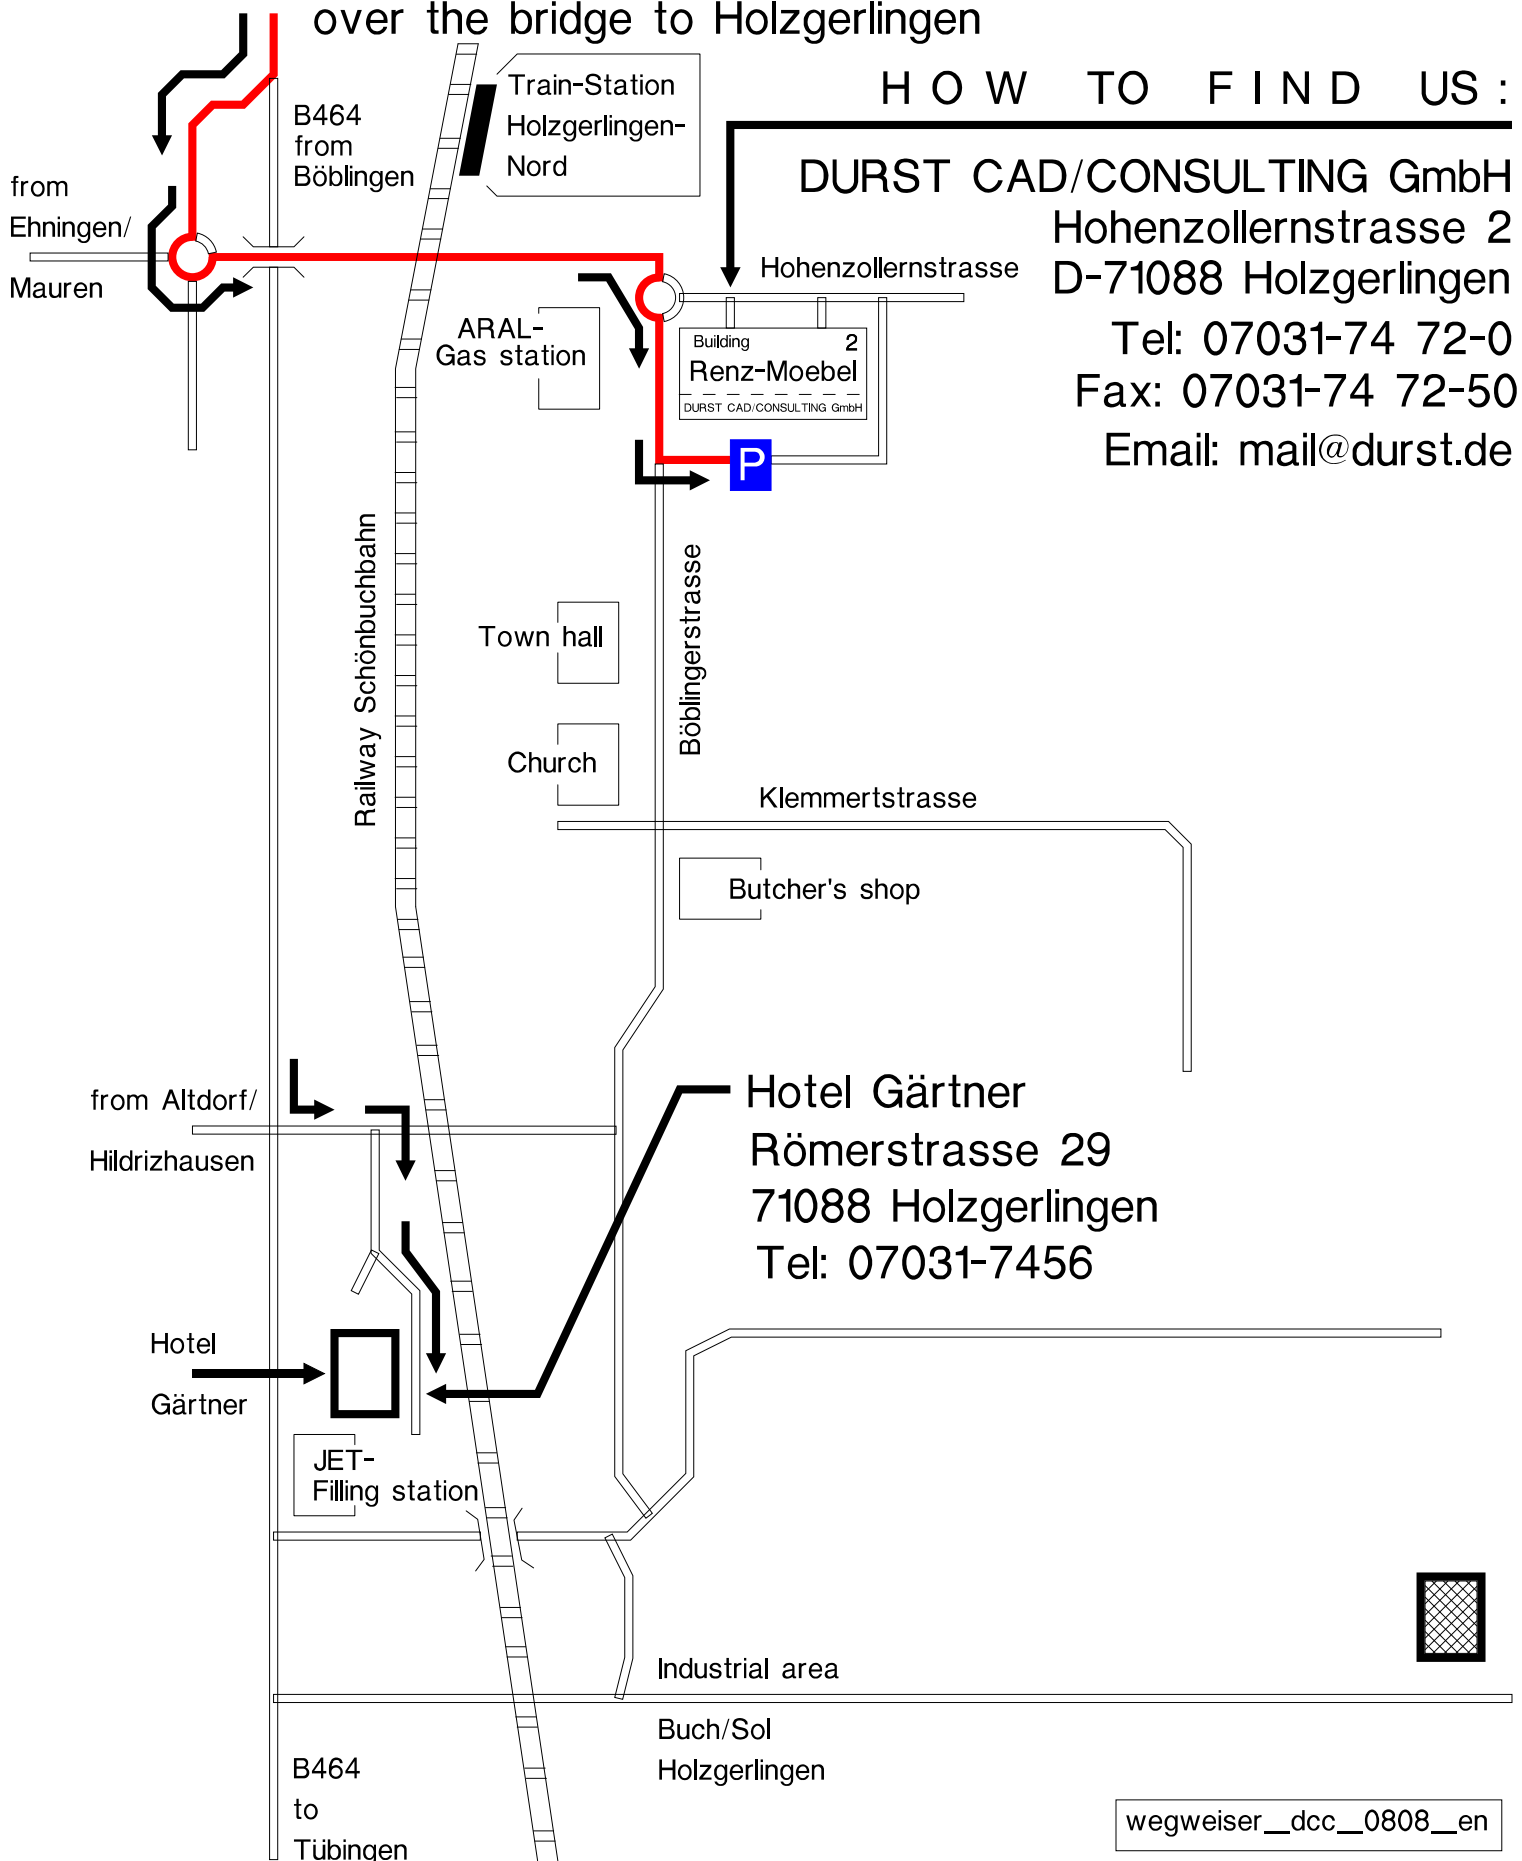

Motorway (A81) Stuttgart-Singen
 Exit (24) Böblingen-Hulb (Holzgerlingen)
 Road (464) until Holzgerlingen
 First exit to Holzgerlingen

At the traffic light turn to the right through the roundabout

over the bridge to Holzgerlingen

HOW TO FIND US :

DURST CAD/CONSULTING GmbH
 Hohenzollernstrasse 2
 D-71088 Holzgerlingen
 Tel: 07031-74 72-0
 Fax: 07031-74 72-50
 Email: mail@durst.de

Hotel Gärtner
 Römerstrasse 29
 71088 Holzgerlingen
 Tel: 07031-7456